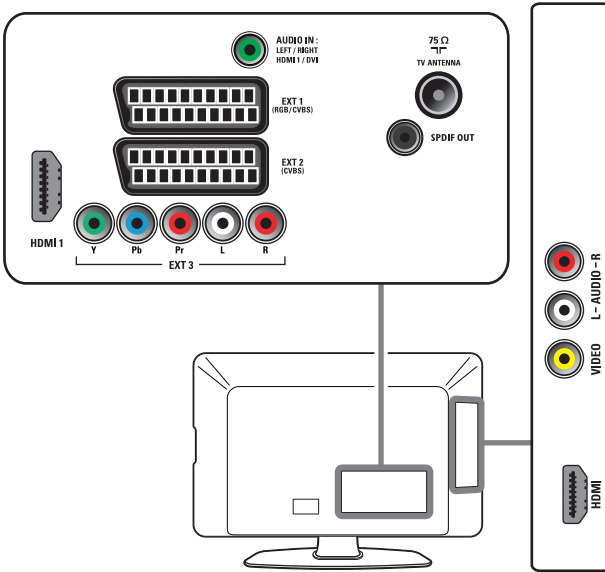

Quick

Start

PHILIPS

1

2

3

HDMI	
★★★★	
YPbPr & AUDIO L/R	
★★★	
SCART	
★★	
AUDIO L/R & VIDEO IN	
★	

Specifications are subject to change without notice
Trademarks are the property of Koninklijke Philips Electronics N.V.
or their respective owners
2009 © Koninklijke Philips Electronics N.V. All rights reserved.